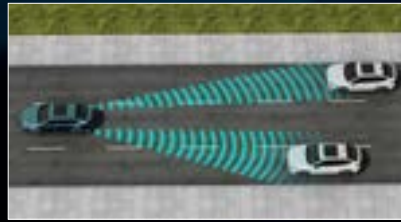

The Haval H6 **GT** also features
intelligent dodge with **Smart
Collision Avoidance System** –
keeping your safety a top priority.

Your field of vision in the H6 **GT**
broadens with a **360° Camera**
– 4 Wide-Angle lenses: on the
front, back and sides of the SUV,
eliminating blind spots, warning of
imminent collisions and keeping
your safety a top priority.

The **Traffic Sign Recognition**
system in the Haval H6 **GT**
identifies and communicates
traffic sign information, keeping
you informed and safe.

With **Rear Collision Warning**,
alerts are triggered to avoid
rear-end collisions.

Lane Keep Assist in the Haval
H6 **GT** ensures safer driving by
alerting you, and gently steering
you back into your lane, if you
drift unintentionally.

The Haval H6 **GT**'s **Head-Up
Display** keeps essential info
in your line of sight, enhancing
focus, convenience, and
driving safety.